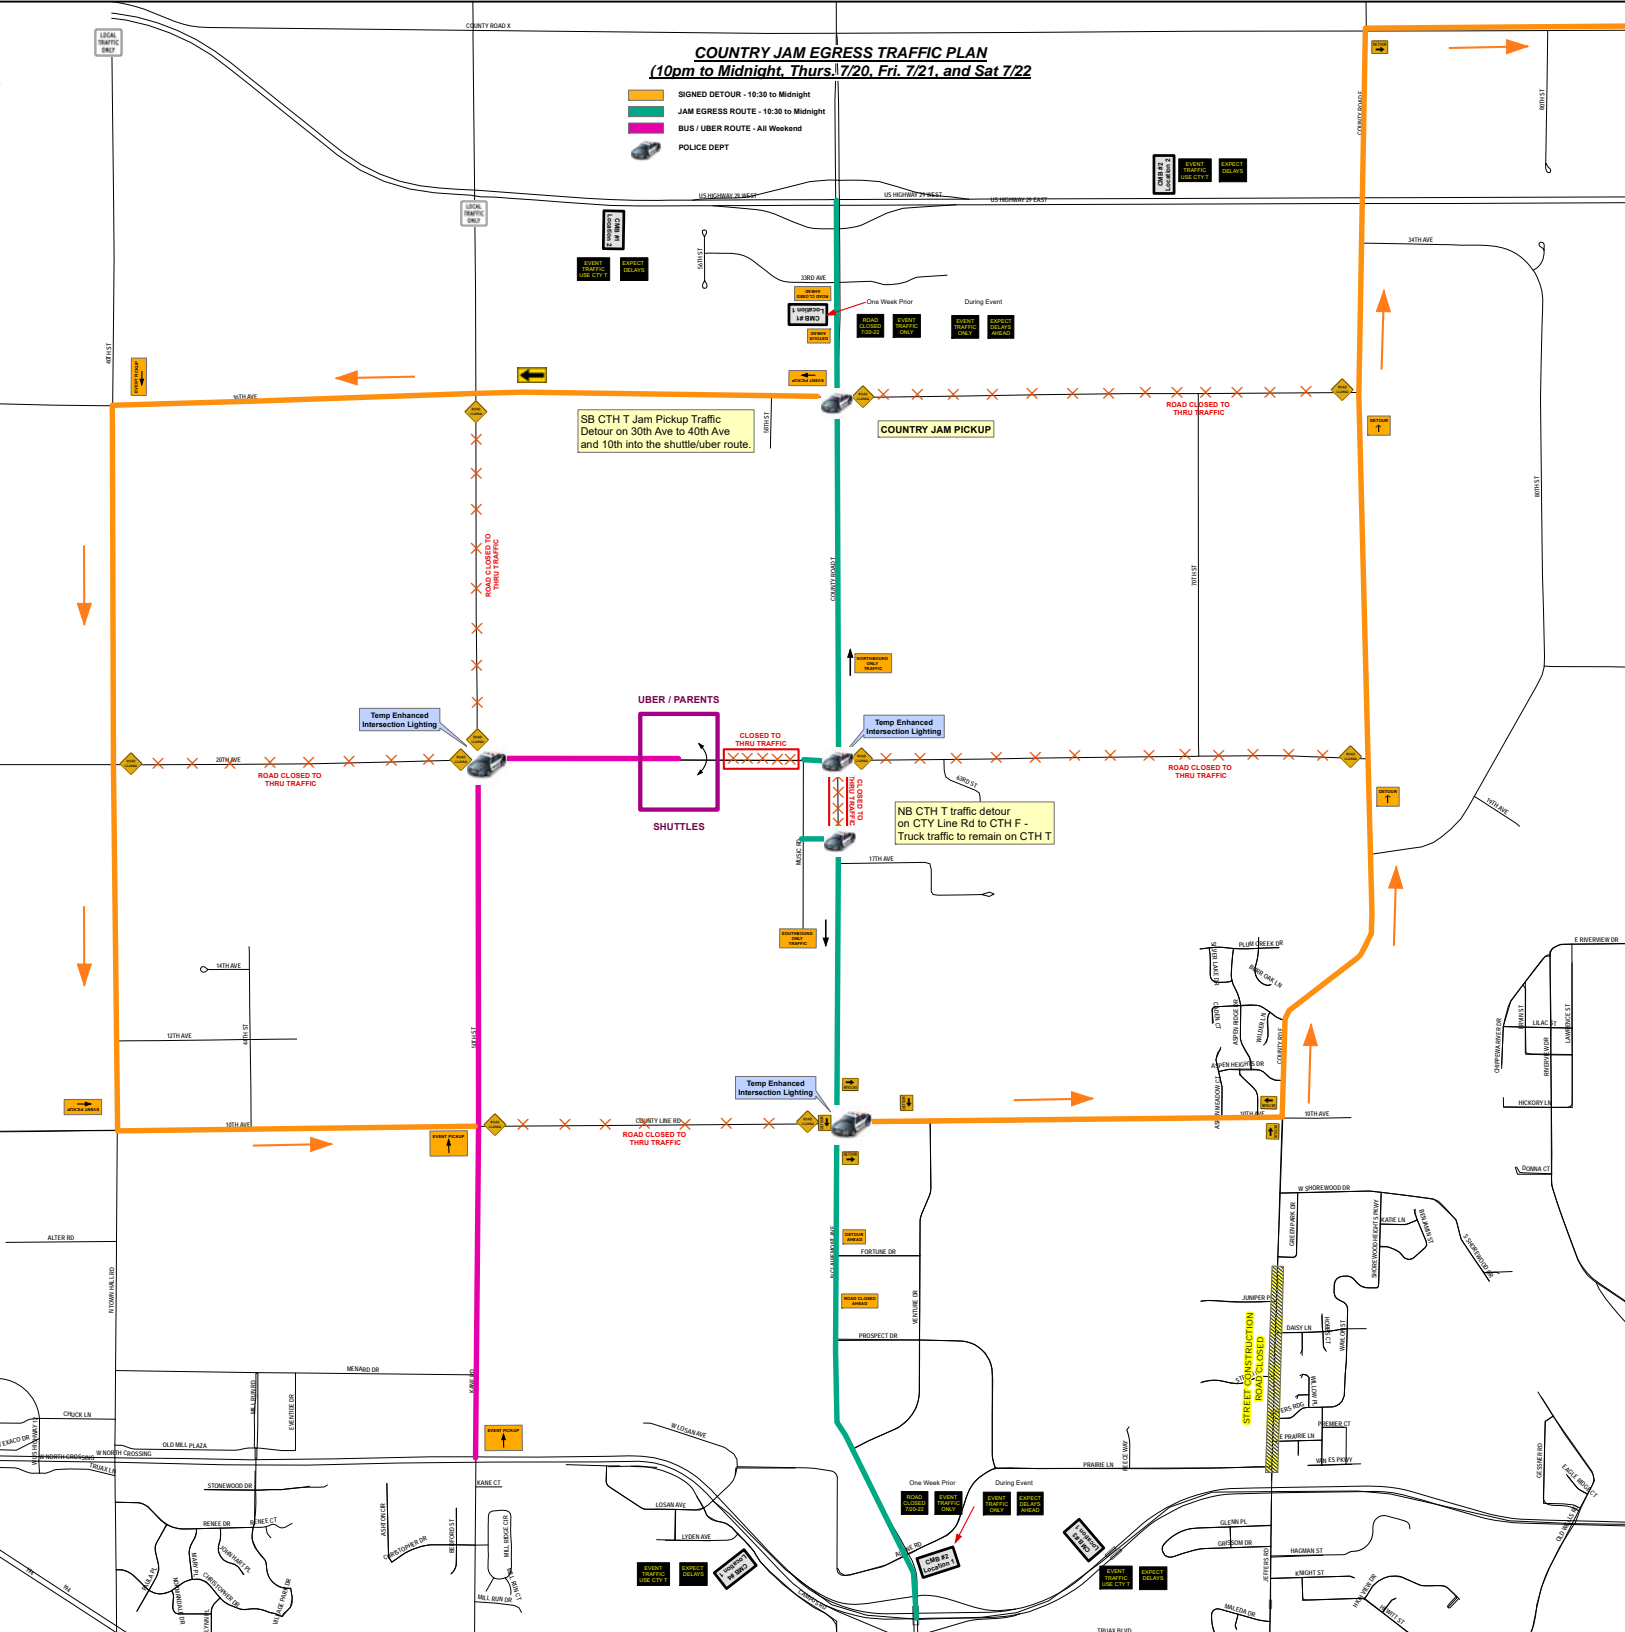

COUNTRY JAM EGRESS TRAFFIC PLAN

(10pm to Midnight, Thurs 7/20, Fri 7/21, and Sat 7/22)

- █ SIGNED DETOUR - 10:30 to Midnight
- █ JAM EGRESS ROUTE - 10:30 to Midnight
- █ BUS / UBER ROUTE - All Weekend
- POLICE DEPT

COUNTRY JAM PICKUP

UBER / PARENTS

SHUTTLES

STREET CONSTRUCTION