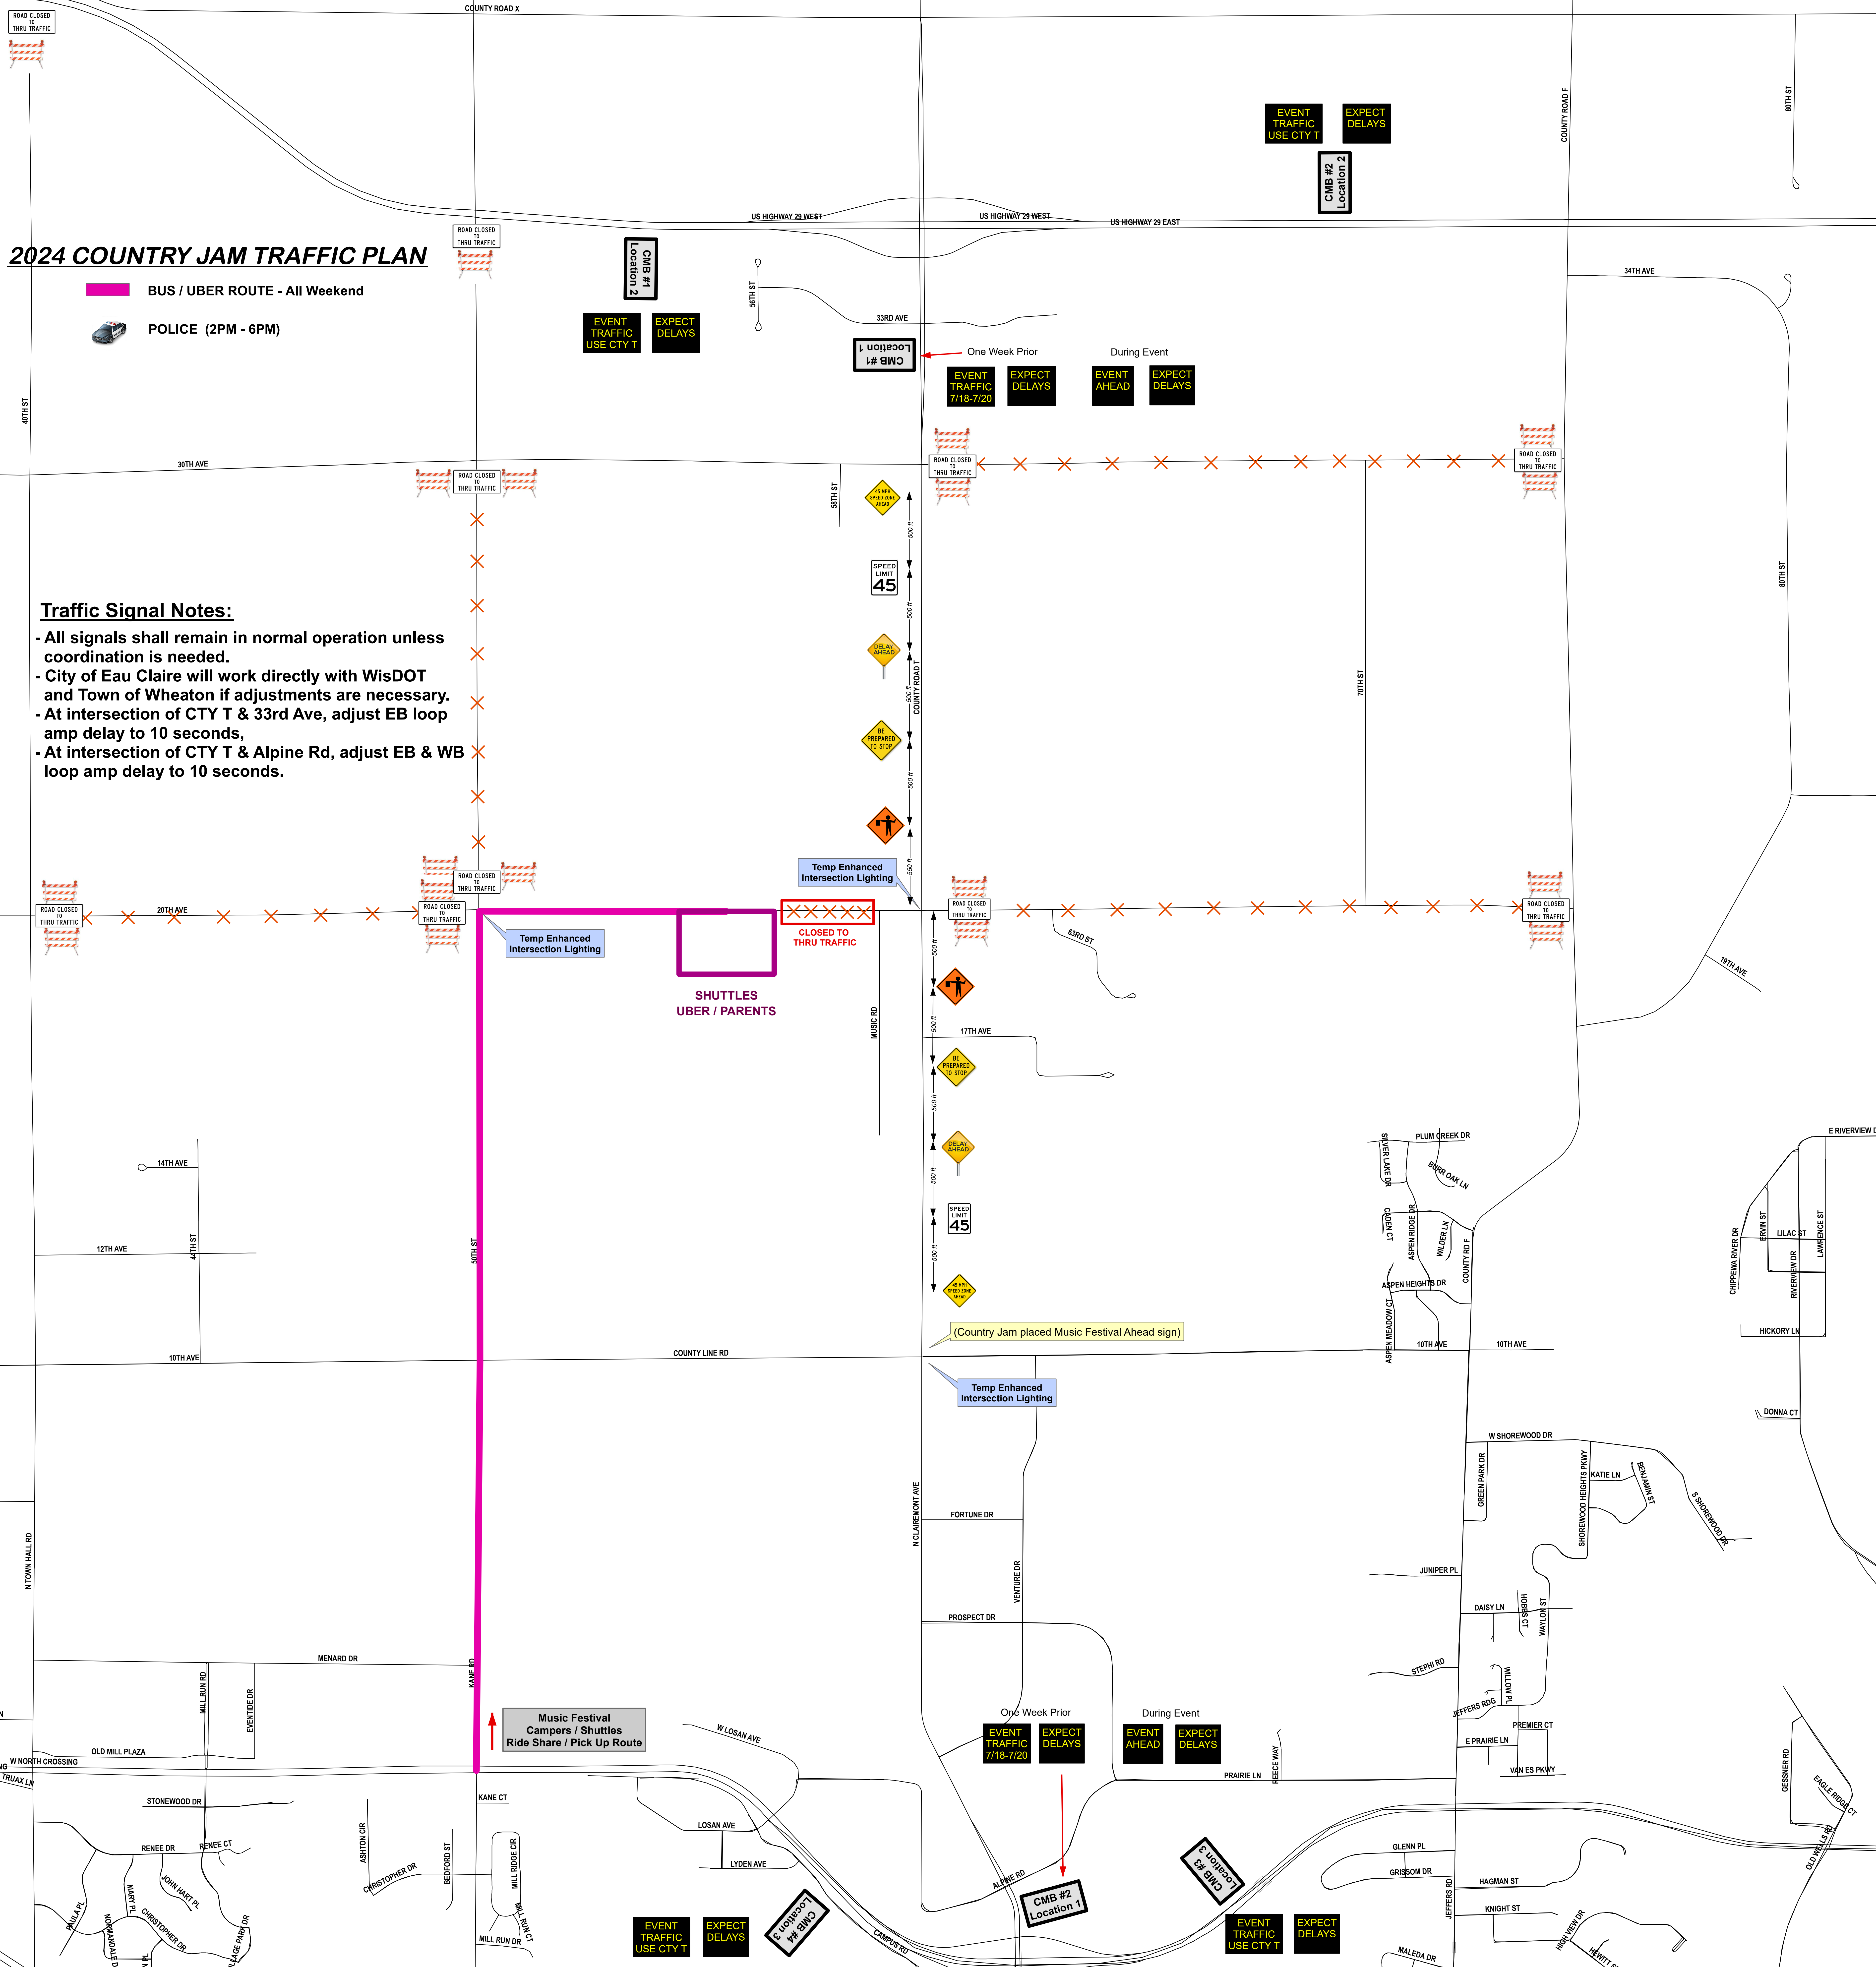

2024 COUNTRY JAM TRAFFIC PLAN

-  BUS / UBER ROUTE - All Weekend
-  POLICE (2PM - 6PM)

Traffic Signal Notes:

- All signals shall remain in normal operation unless coordination is needed.
- City of Eau Claire will work directly with WisDOT and Town of Wheaton if adjustments are necessary.
- At intersection of CTY T & 33rd Ave, adjust EB loop amp delay to 10 seconds,
- At intersection of CTY T & Alpine Rd, adjust EB & WB loop amp delay to 10 seconds.

Temp Enhanced Intersection Lighting

SHUTTLES UBER / PARENTS

Music Festival Campers / Shuttles Ride Share / Pick Up Route

(Country Jam placed Music Festival Ahead sign)

Temp Enhanced Intersection Lighting

One Week Prior

During Event

One Week Prior

During Event